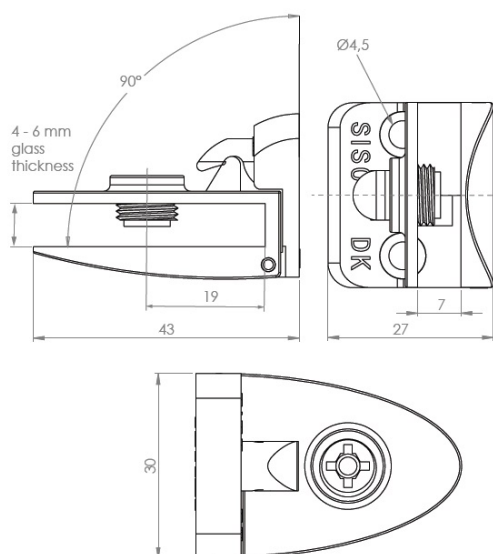

PRODUCT SHEET

Description:

Glass Door Hinge "Badge" Centre, R, CPL, F/Narrow Frames, W/ Short Mounting Plate, F/Inset Doors, Thickness 4-5mm, 1 ABS, Screw W/PVC Tip & 1 ABS Screw W/Hard $\varnothing 5 \times 3,5$ mm ABS Extension,, Catch Made Of ABS Plastic

Item number:

15.06.225-0

Units	Box	Carton	HS Code	Barcode
Pcs.	12	240	8302100090	 5704866054720

SISO A/S

Mileparken 11
DK-2740 Skovlunde
Denmark
VAT: DK 24786013

Phone +45 45 830 900

www.siso.dk
siso@siso.dk

Danske Bank
Nytorv Branch
Copenhagen
SWIFT: DABADKKK

Account no.
4180 3112 112936
IBAN Account
DK7230003112112936